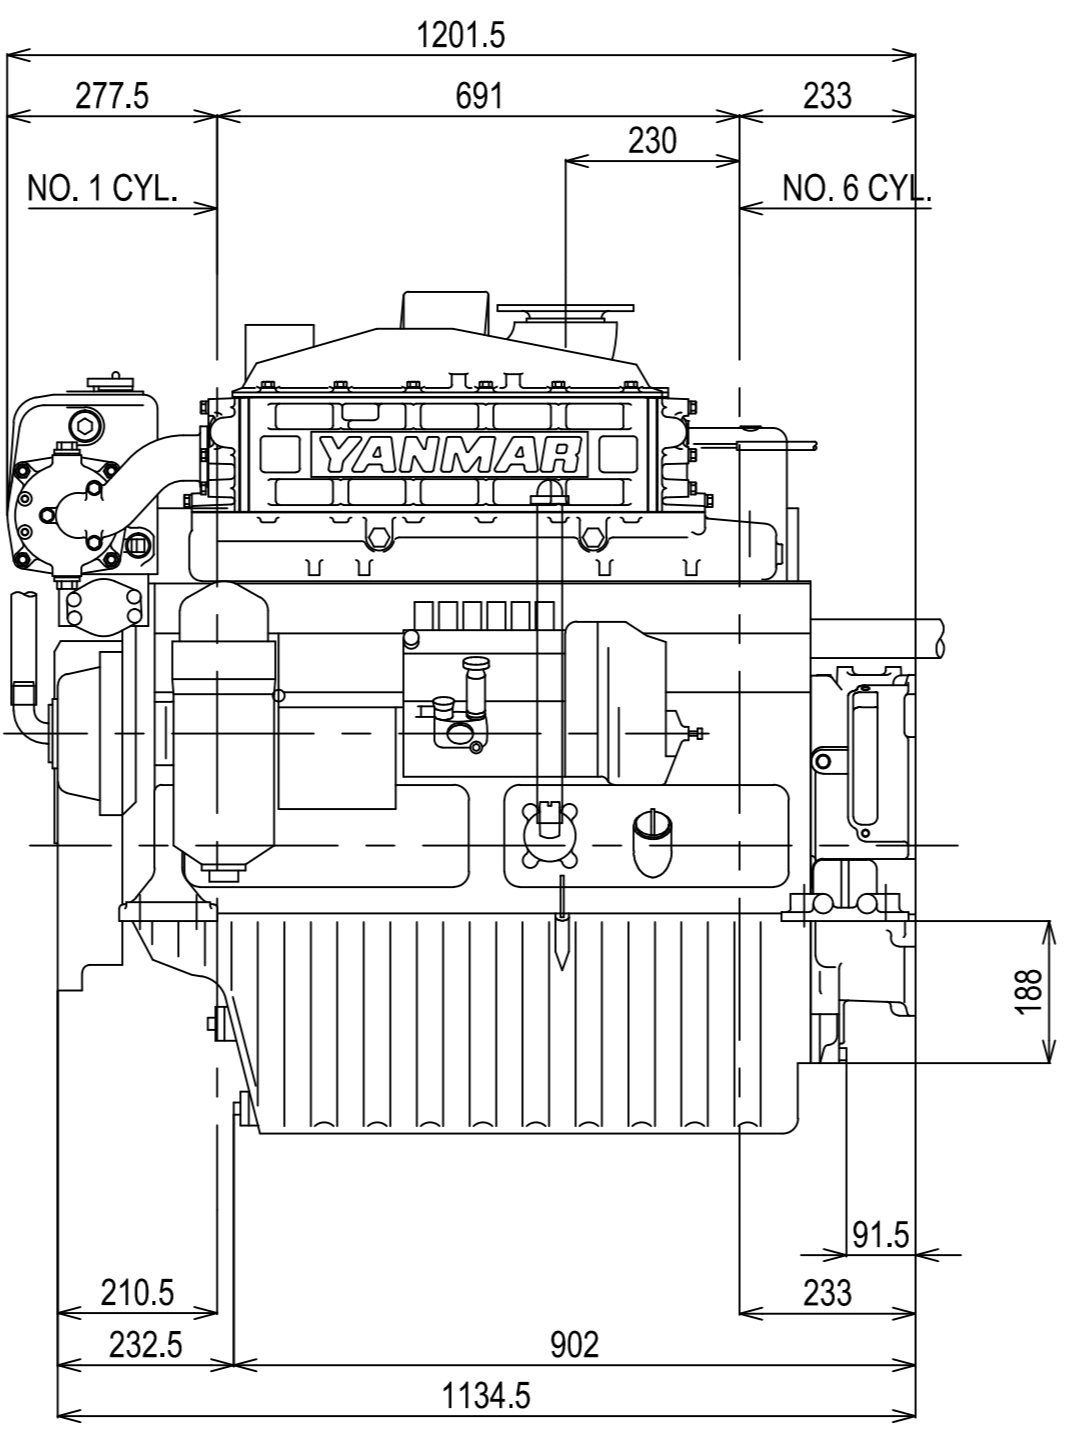

DETAIL OF FRONT PTO (1:5)

DETAIL OF FLYWHEEL

Flywheel housing & Flywheel : SAE #3 & #11-1/2

Series: 6CH3	Engine: 6CH-WUTE	Release: R2011-1
Scale: 1:10 (1:5)	Date: 01-02-2011	Dimensions: mm