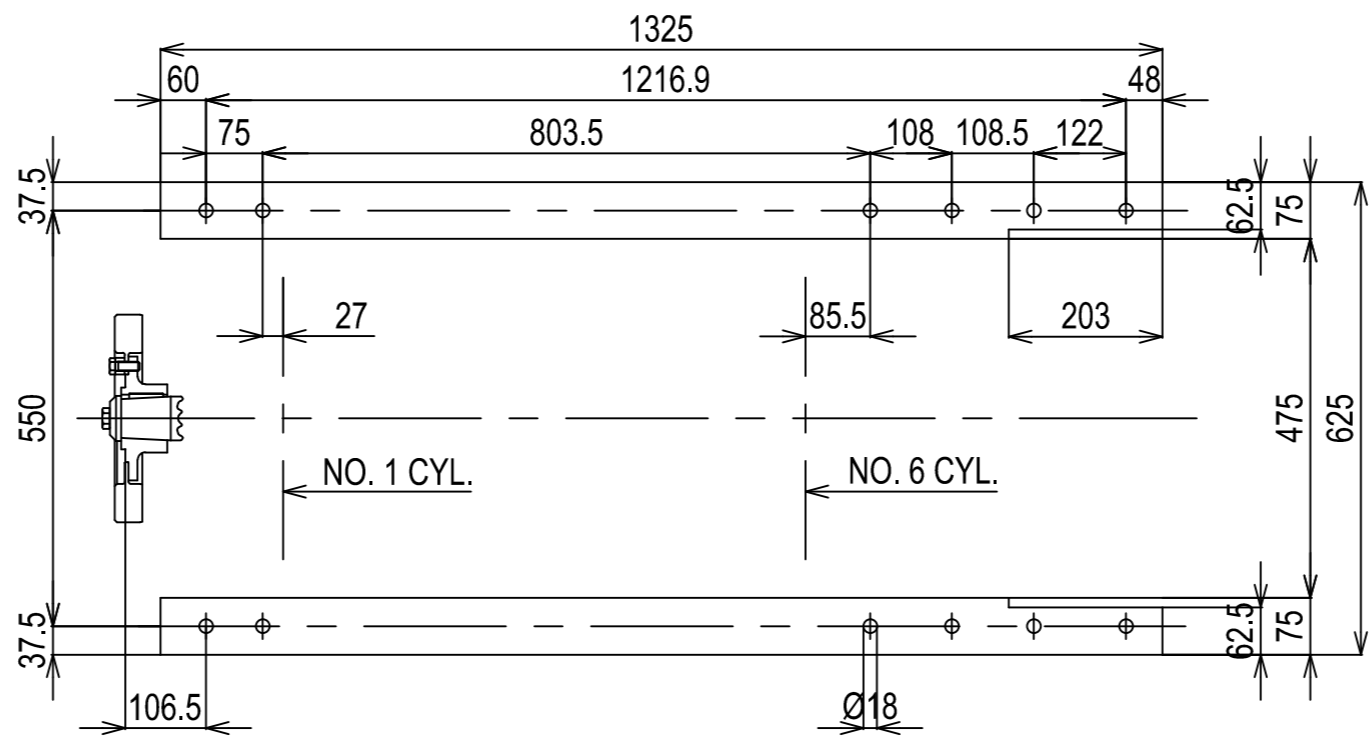

DETAIL OF FRONT PTO (1:5)

DETAIL OF FLYWHEEL

Flywheel housing & Flywheel : SAE #3 & #11-1/2

Series: 6CH3	Engine: 6CH-WUTE	Release: R2011-1
Scale: 1:10 (1:5)	Date: 01-02-2011	Dimensions: mm