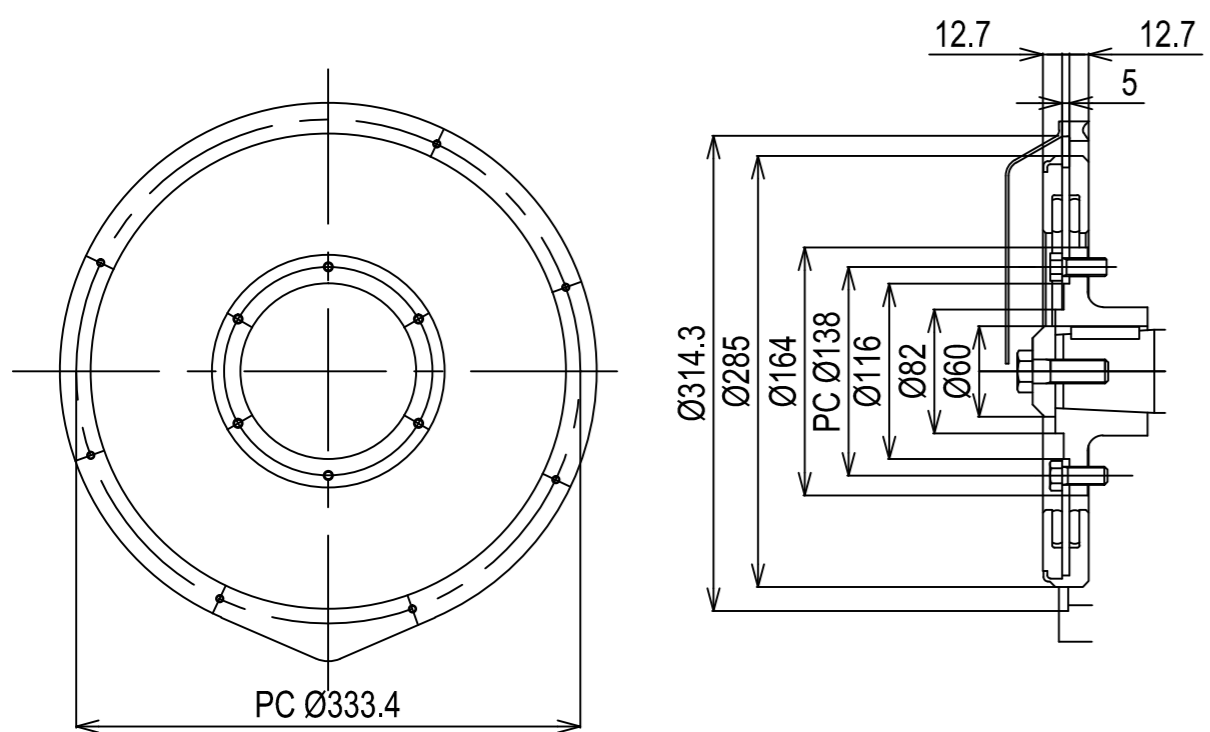

DETAIL OF FRONT PTO (1:5)

DETAIL OF FLYWHEEL

Flywheel housing & Flywheel : SAE #3 & #11-1/2

Series: 6CH3	Engine: 6CH-WUTE	Release: R2011-1
Scale: 1:10 (1:5)	Date: 01-02-2011	Dimensions: mm