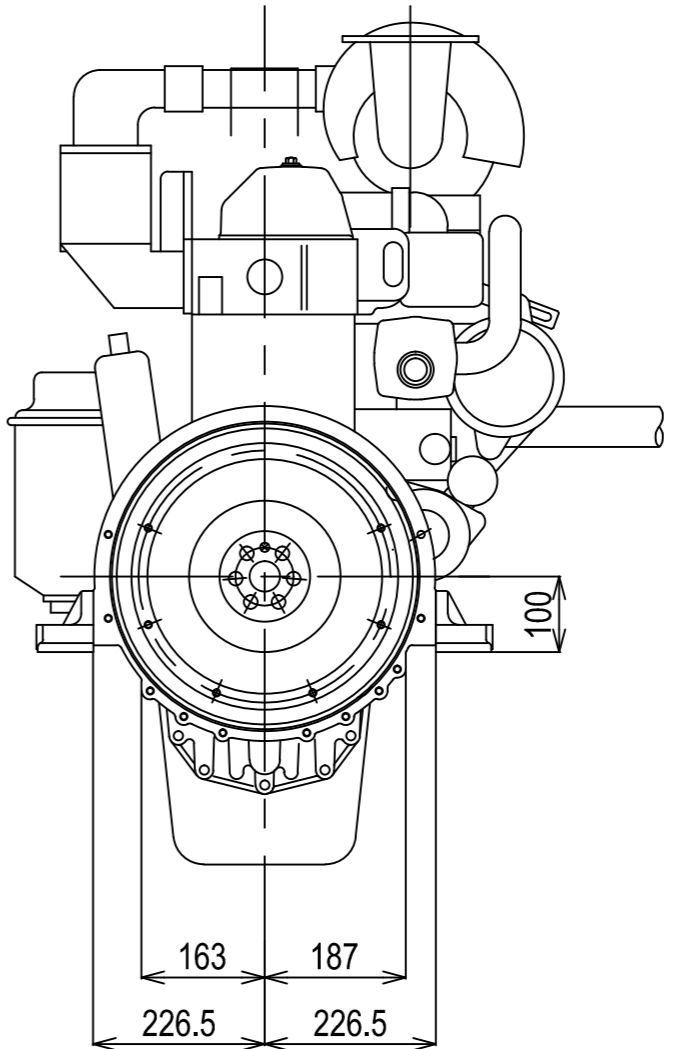

DETAIL OF FRONT PTO (1:5)

DETAIL OF FLYWHEEL

Flywheel housing & Flywheel : SAE #3 & #11-1/2

Series: 6CH3	Engine: 6CH-WUTE	Release: R2011-1
Scale: 1:10 (1:5)	Date: 01-02-2011	Dimensions: mm