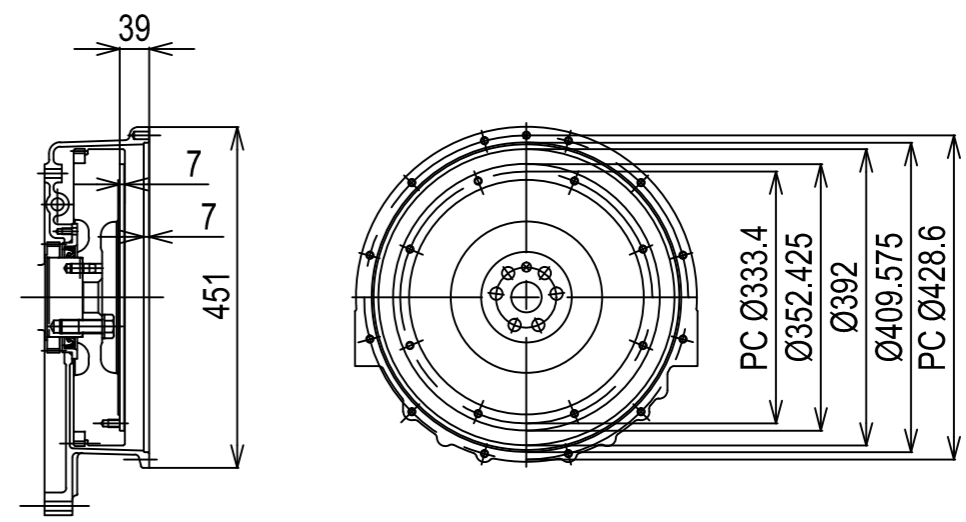

DETAIL OF FRONT PTO (1:5)

DETAIL OF FLYWHEEL

Flywheel housing & Flywheel : SAE #3 & #11-1/2

Series: 6CH3	Engine: 6CH-WUTE	Release: R2011-1
Scale: 1:10 (1:5)	Date: 01-02-2011	Dimensions: mm