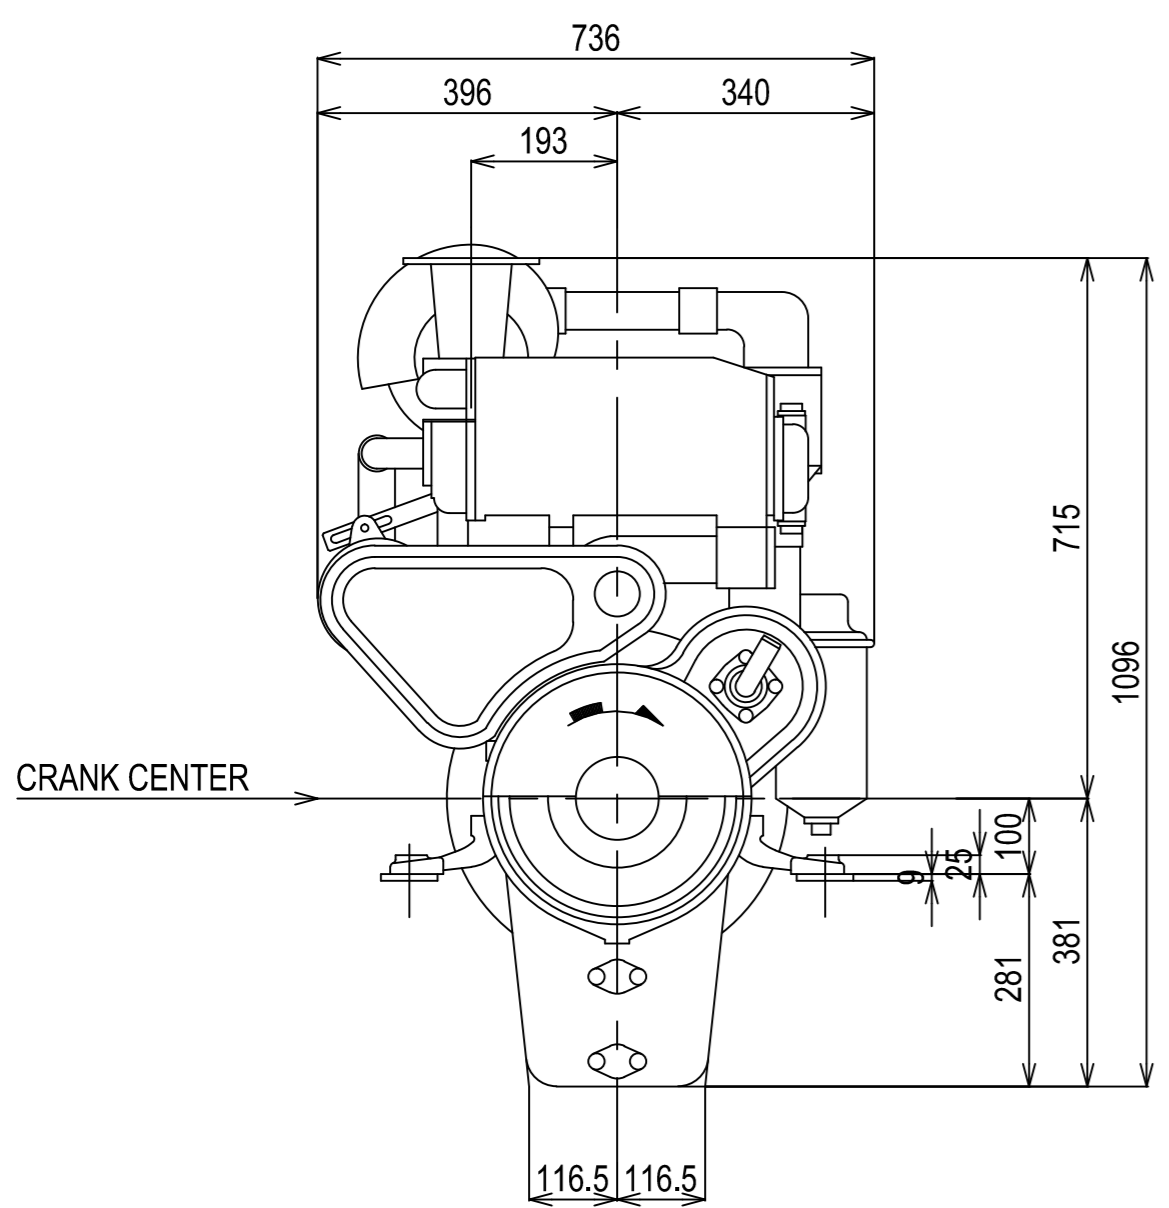

DETAIL OF FRONT PTO (1:5)

DETAIL OF FLYWHEEL

Flywheel housing & Flywheel : SAE #3 & #11-1/2

Series: 6CH3	Engine: 6CH-WUTE	Release: R2011-1
Scale: 1:10 (1:5)	Date: 01-02-2011	Dimensions: mm