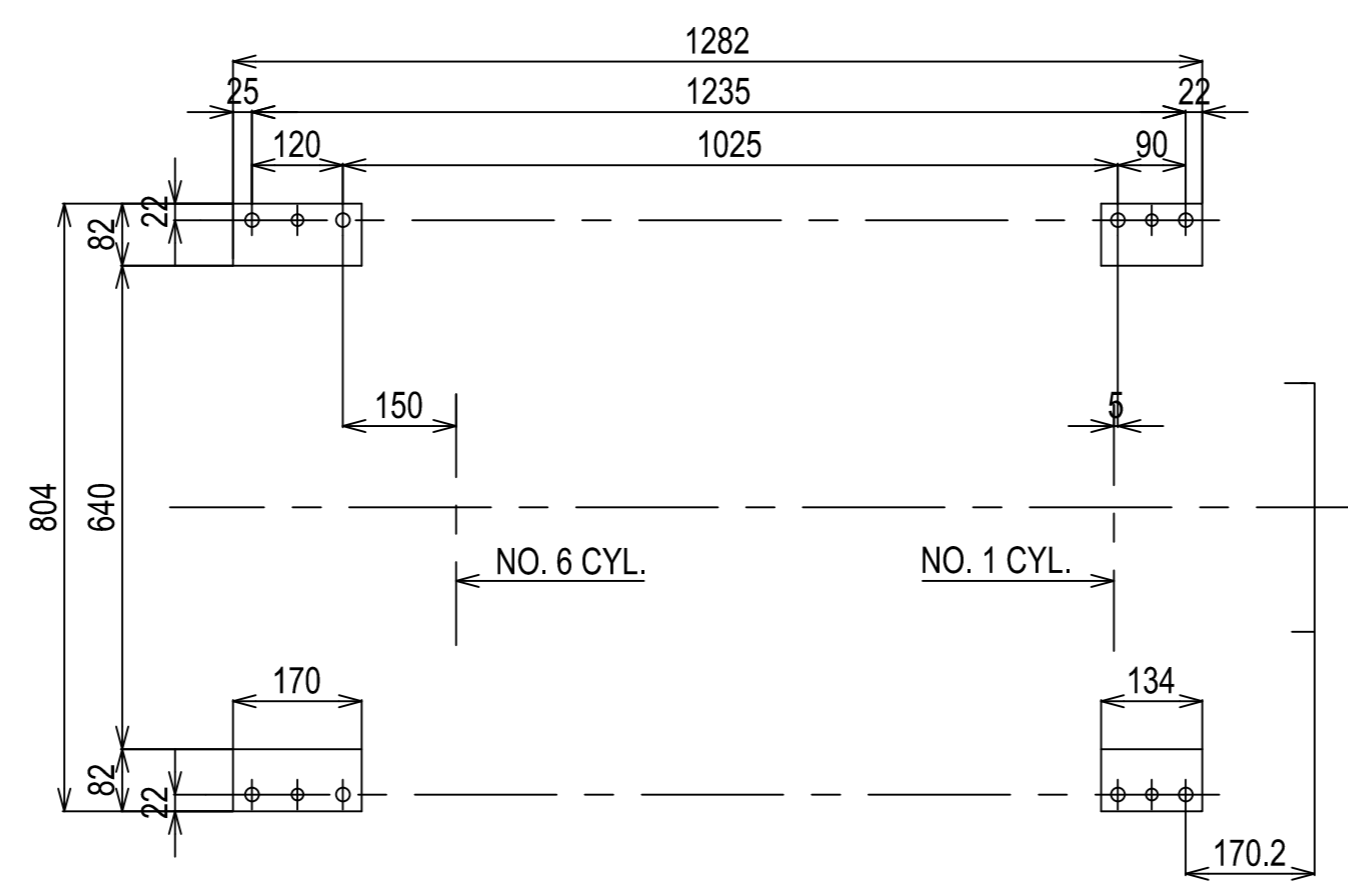

DETAIL OF FLYWHEEL

Flywheel housing & Flywheel : SAE #1 & #14

DETAIL OF MOUNTING BLOCK

Series: 6HY	Engine: 6HYM-WET	Release: R2011-1
Scale: 1:10 (1:5)	Date: 01-01-2011	Dimensions: mm