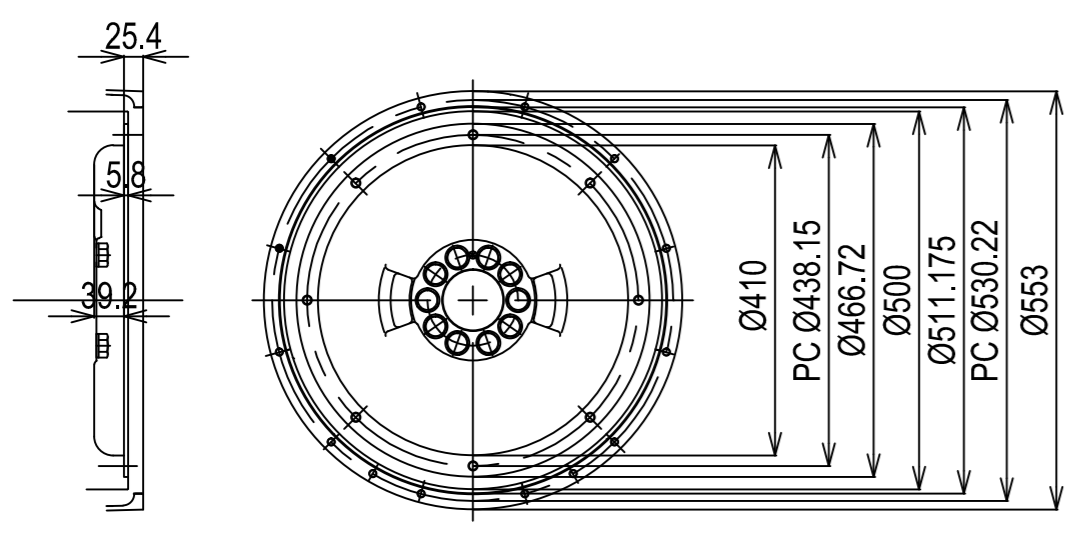

DETAIL OF FLYWHEEL

Flywheel housing & Flywheel : SAE #1 & #14

DETAIL OF MOUNTING BLOCK

Series: 6HY	Engine: 6HYM-WET	Release: R2011-1
Scale: 1:10 (1:5)	Date: 01-01-2011	Dimensions: mm