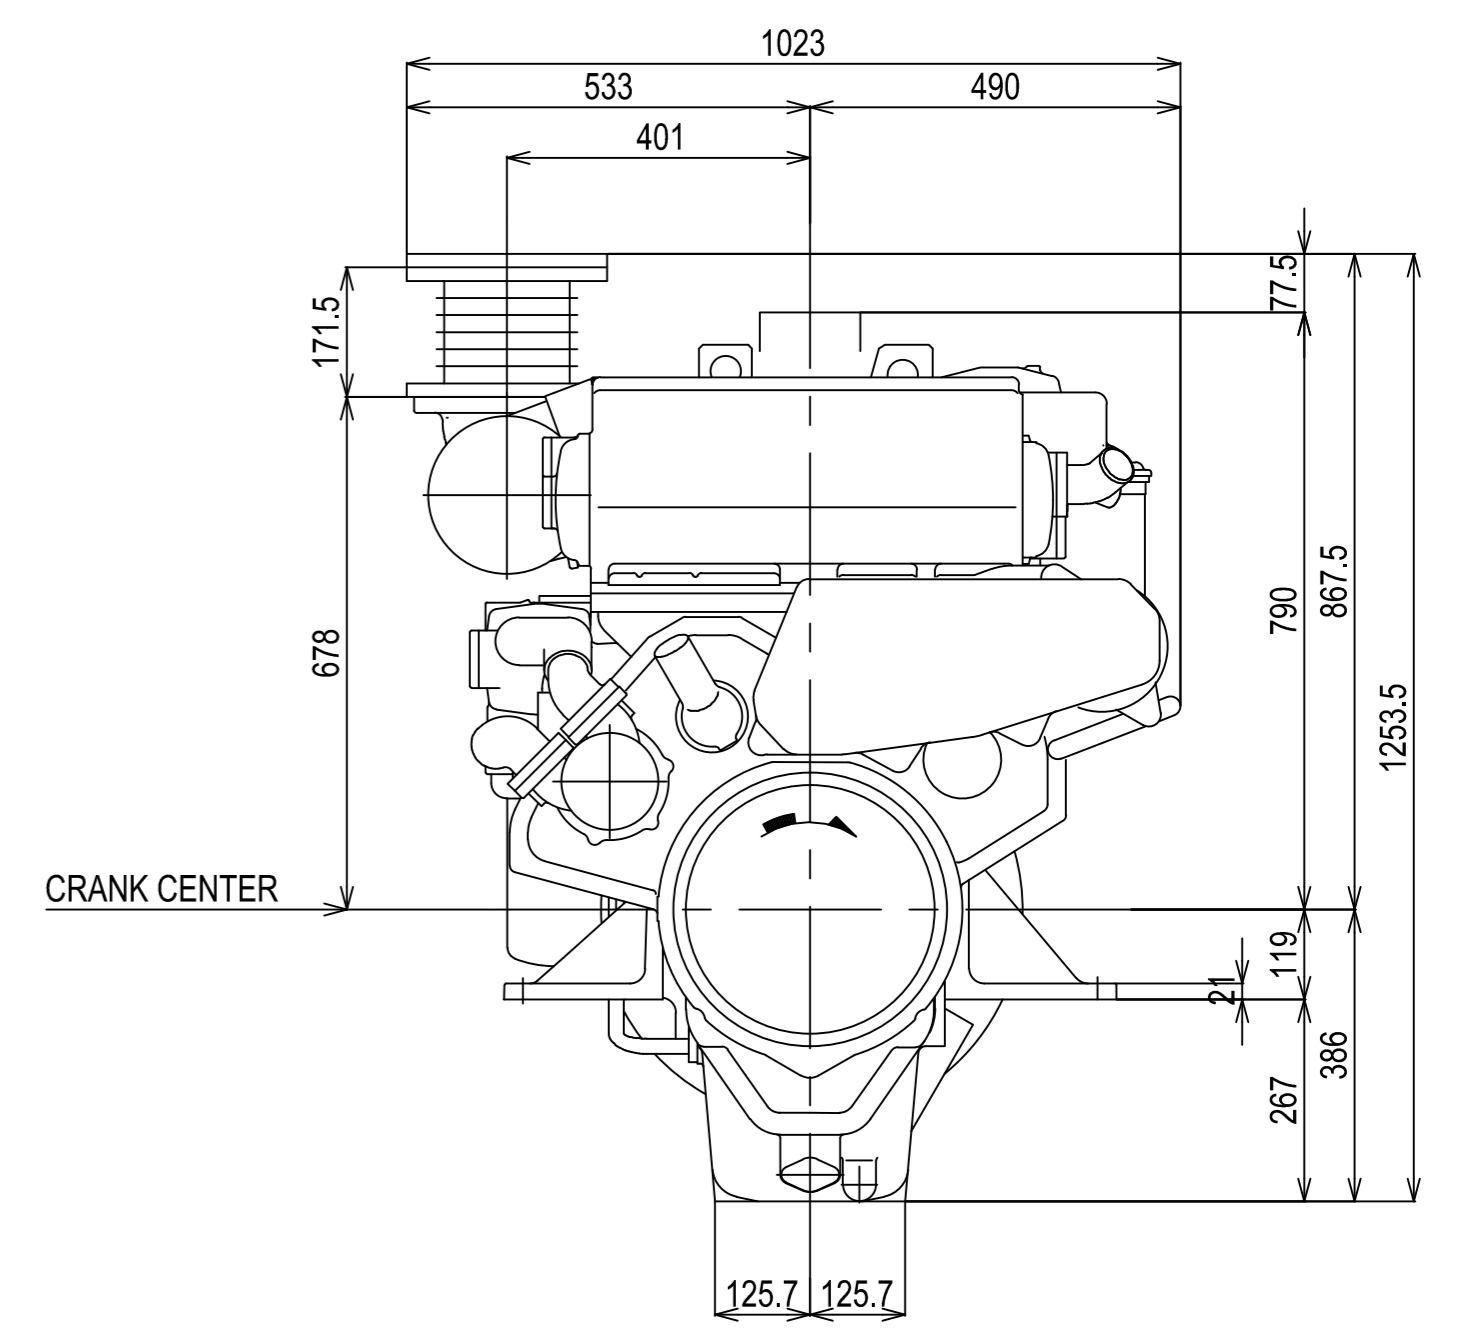

DETAIL OF FLYWHEEL

Flywheel housing & Flywheel : SAE #1 & #14

DETAIL OF MOUNTING BLOCK

Series: 6HY	Engine: 6HYM-WET	Release: R2011-1
Scale: 1:10 (1:5)	Date: 01-01-2011	Dimensions: mm