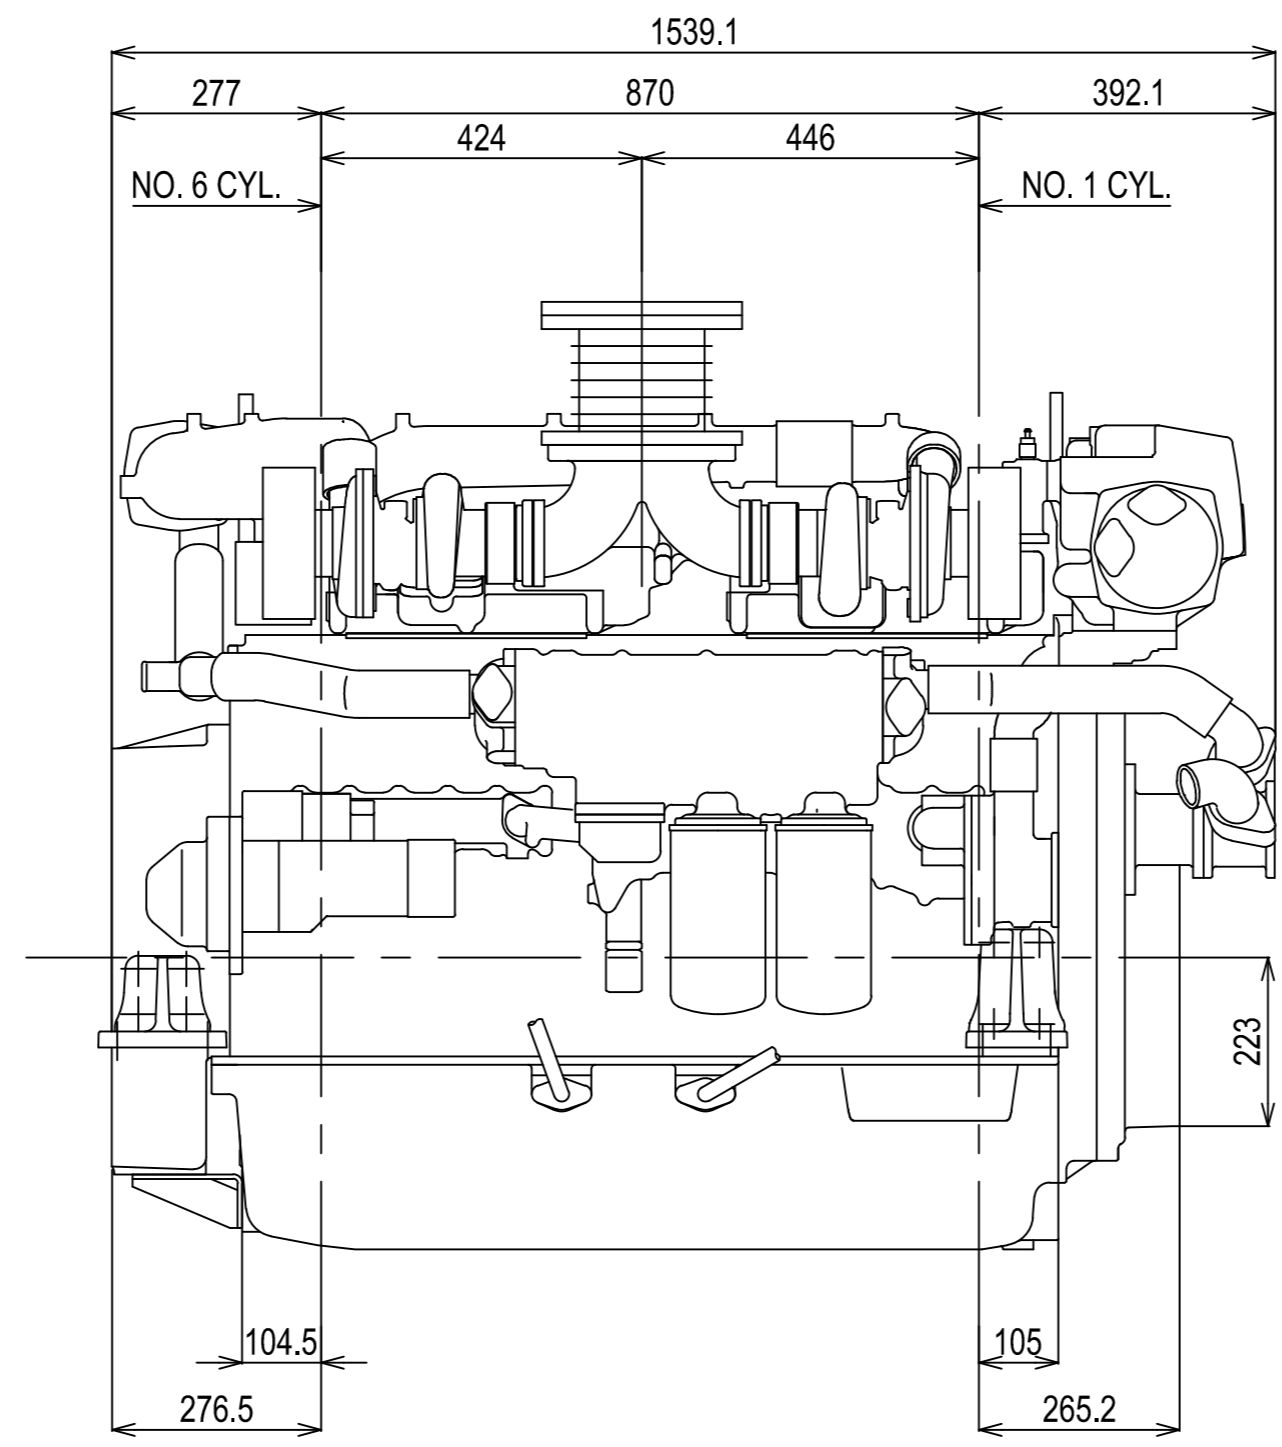

DETAIL OF FLYWHEEL

Flywheel housing & Flywheel : SAE #1 & #14

DETAIL OF MOUNTING BLOCK

Series: 6HY	Engine: 6HYM-WET	Release: R2011-1
Scale: 1:10 (1:5)	Date: 01-01-2011	Dimensions: mm