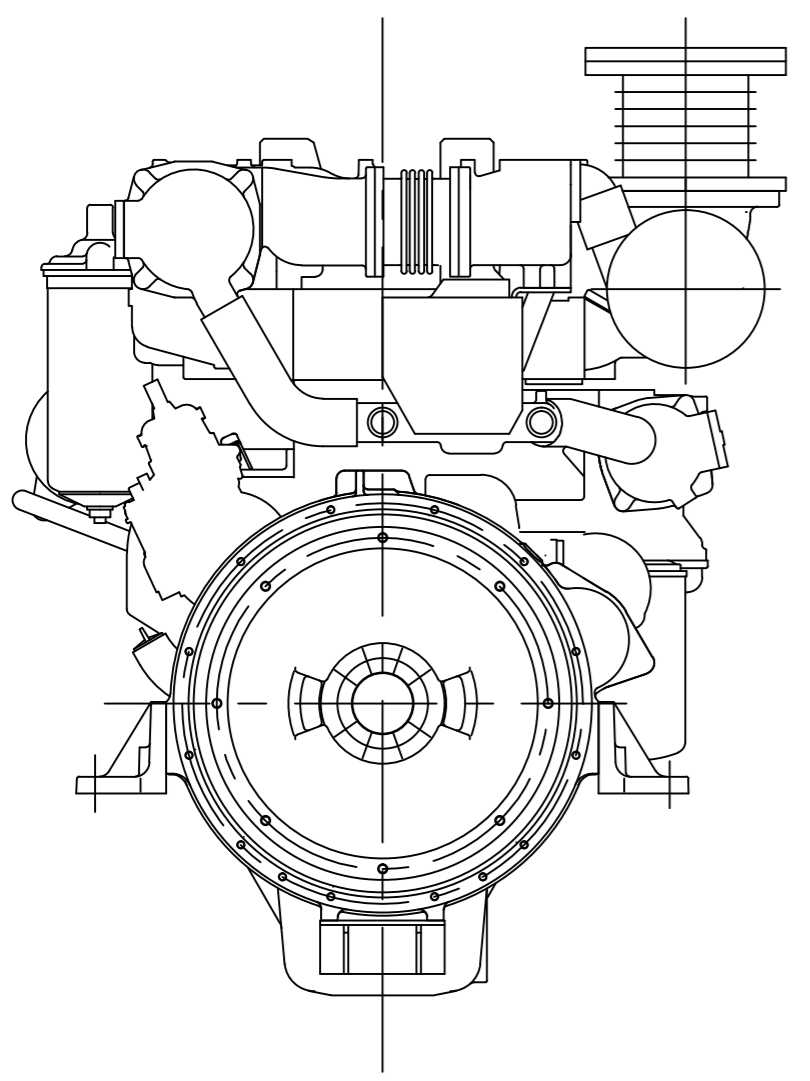

DETAIL OF FLYWHEEL

Flywheel housing & Flywheel : SAE #1 & #14

DETAIL OF MOUNTING BLOCK

Series: 6HY	Engine: 6HYM-WET	Release: R2011-1
Scale: 1:10 (1:5)	Date: 01-01-2011	Dimensions: mm