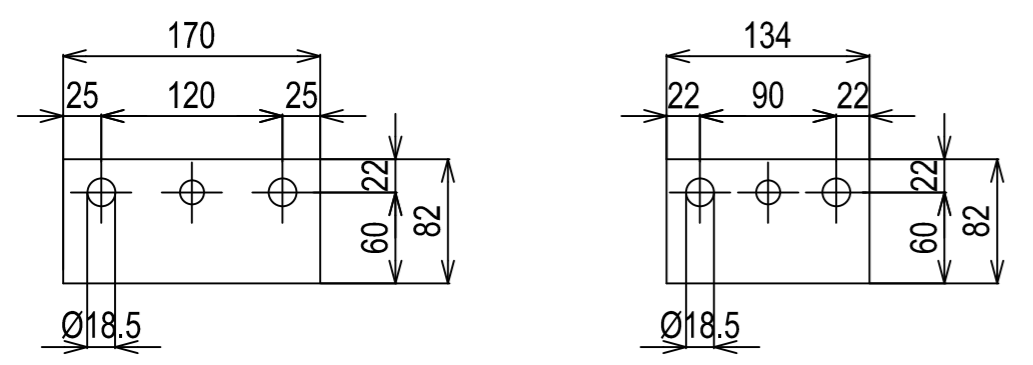

DETAIL OF FLYWHEEL

Flywheel housing & Flywheel : SAE #1 & #14

DETAIL OF MOUNTING BLOCK

Series: 6HY	Engine: 6HYM-WET	Release: R2011-1
Scale: 1:10 (1:5)	Date: 01-01-2011	Dimensions: mm