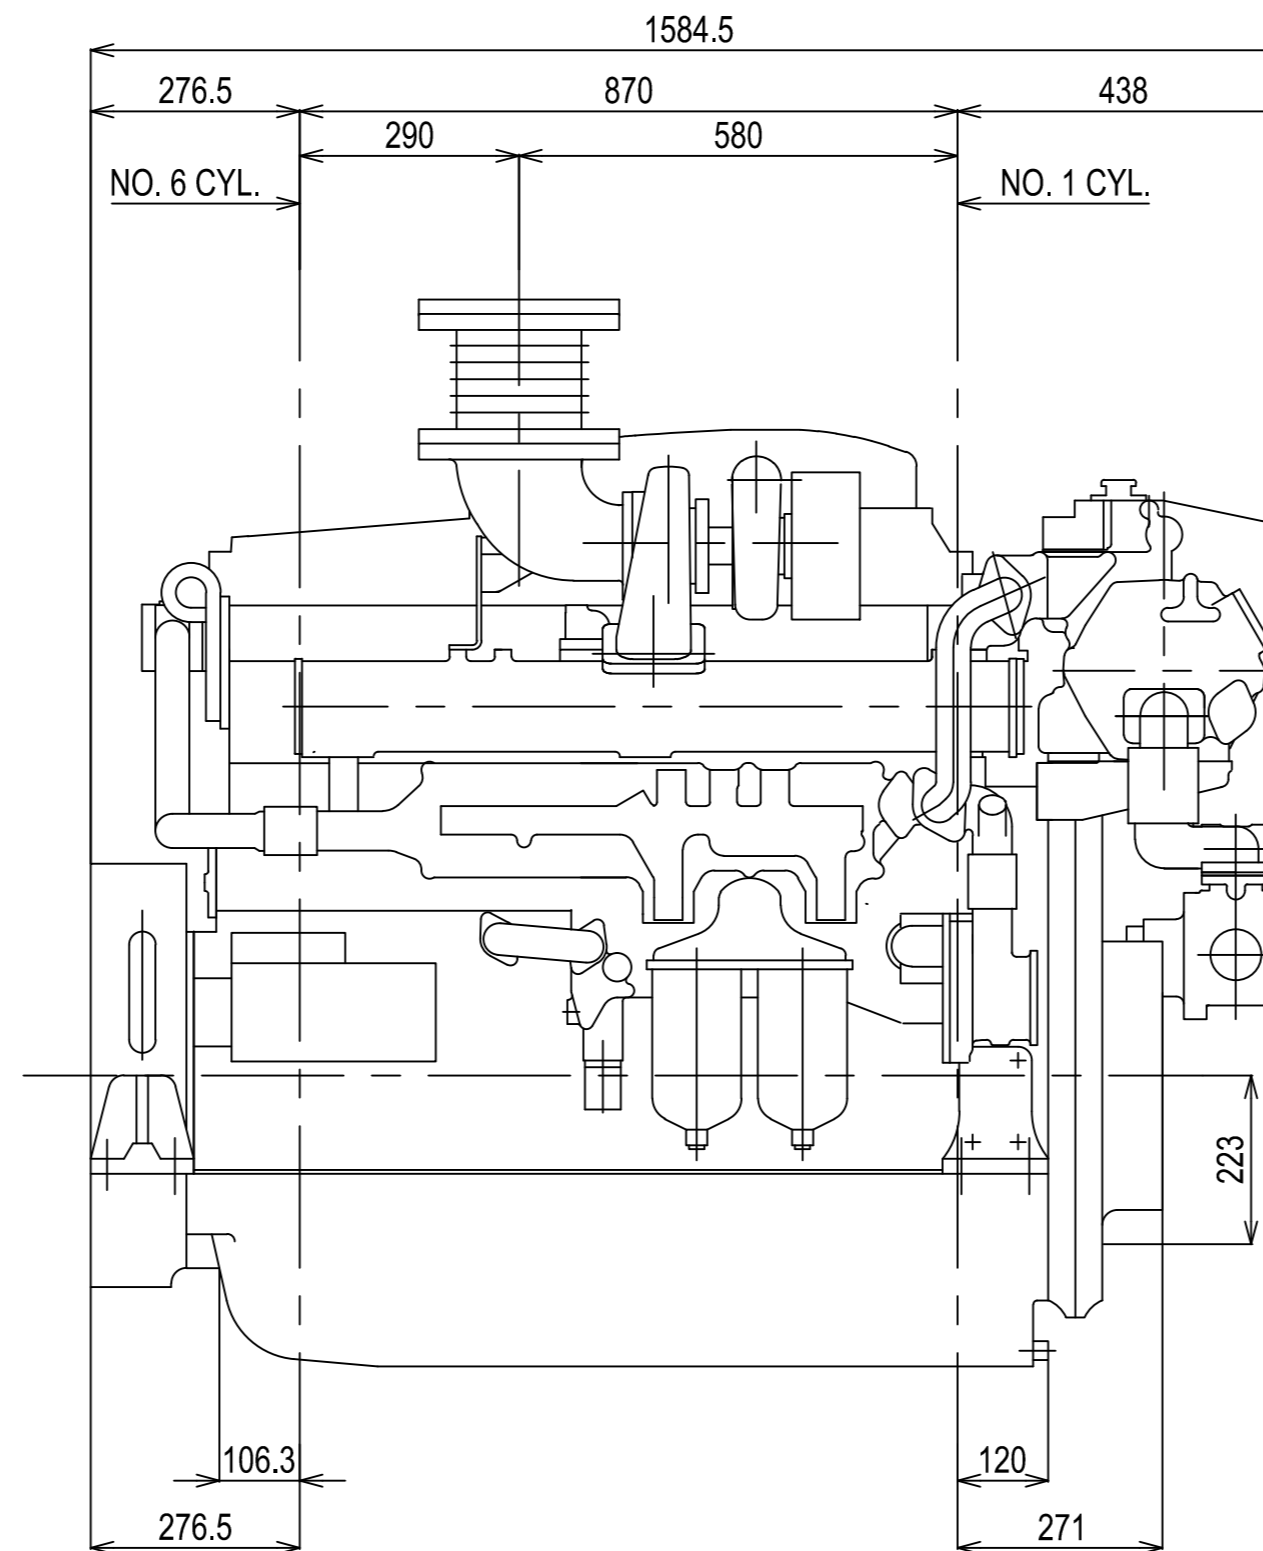

DETAIL OF FLYWHEEL

Flywheel housing & Flywheel : SAE #1 & #14

DETAIL OF FRONT PTO

DETAIL OF MOUNTING BLOCK

Series: HA2	Engine: 6HA2M-WDT	Release: R2011-1
Scale: 1:10 (1:5)	Date: 01-01-2011	Dimensions: mm