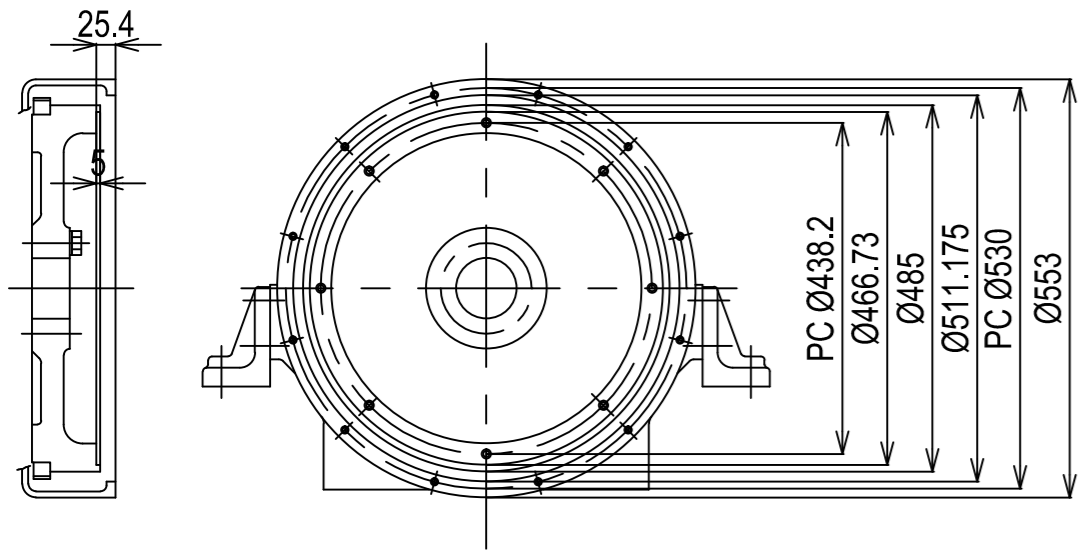

DETAIL OF FLYWHEEL

Flywheel housing & Flywheel : SAE #1 & #14

DETAIL OF FRONT PTO

DETAIL OF MOUNTING BLOCK

Series: HA2	Engine: 6HA2M-WDT	Release: R2011-1
Scale: 1:10 (1:5)	Date: 01-01-2011	Dimensions: mm