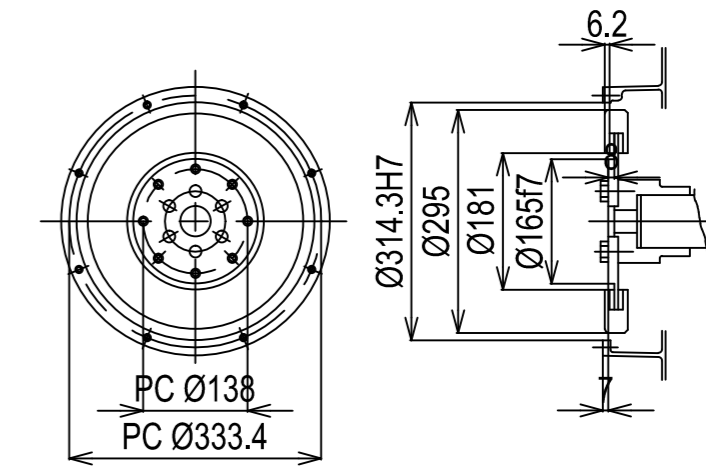

DETAIL OF FLYWHEEL

Flywheel housing & Flywheel : SAE #1 & #14

DETAIL OF FRONT PTO

DETAIL OF MOUNTING BLOCK

Series: HA2	Engine: 6HA2M-WDT	Release: R2011-1
Scale: 1:10 (1:5)	Date: 01-01-2011	Dimensions: mm