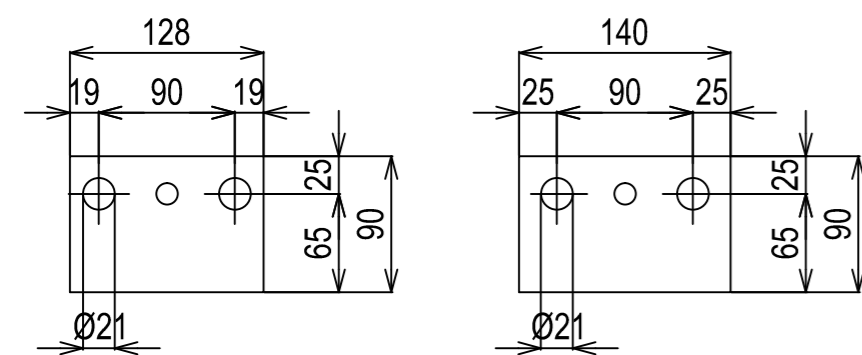

DETAIL OF FLYWHEEL

Flywheel housing & Flywheel : SAE #1 & #14

DETAIL OF FRONT PTO

DETAIL OF MOUNTING BLOCK

Series: HA2	Engine: 6HA2M-WDT	Release: R2011-1
Scale: 1:10 (1:5)	Date: 01-01-2011	Dimensions: mm