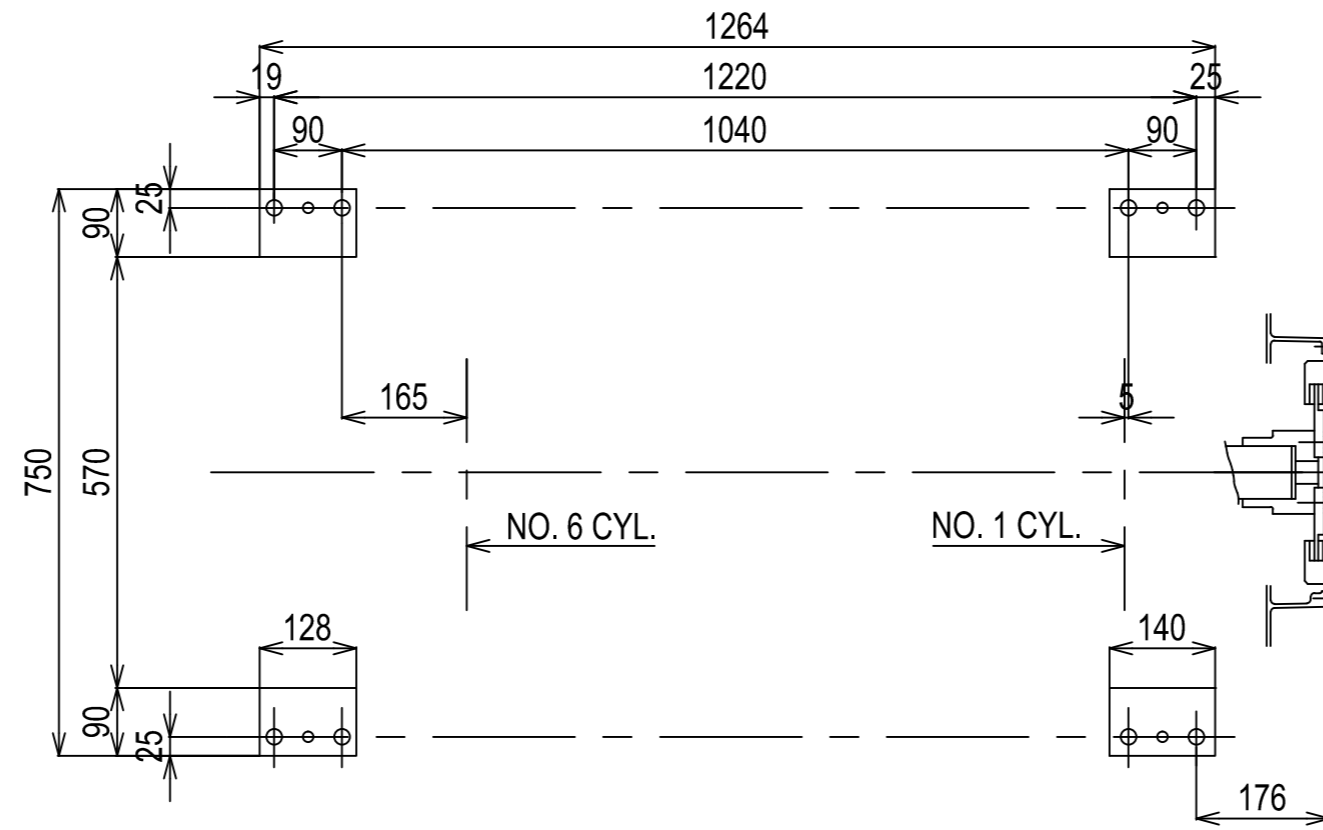

DETAIL OF FLYWHEEL

Flywheel housing & Flywheel : SAE #1 & #14

DETAIL OF FRONT PTO

DETAIL OF MOUNTING BLOCK

Series: HA2	Engine: 6HA2M-WDT	Release: R2011-1
Scale: 1:10 (1:5)	Date: 01-01-2011	Dimensions: mm