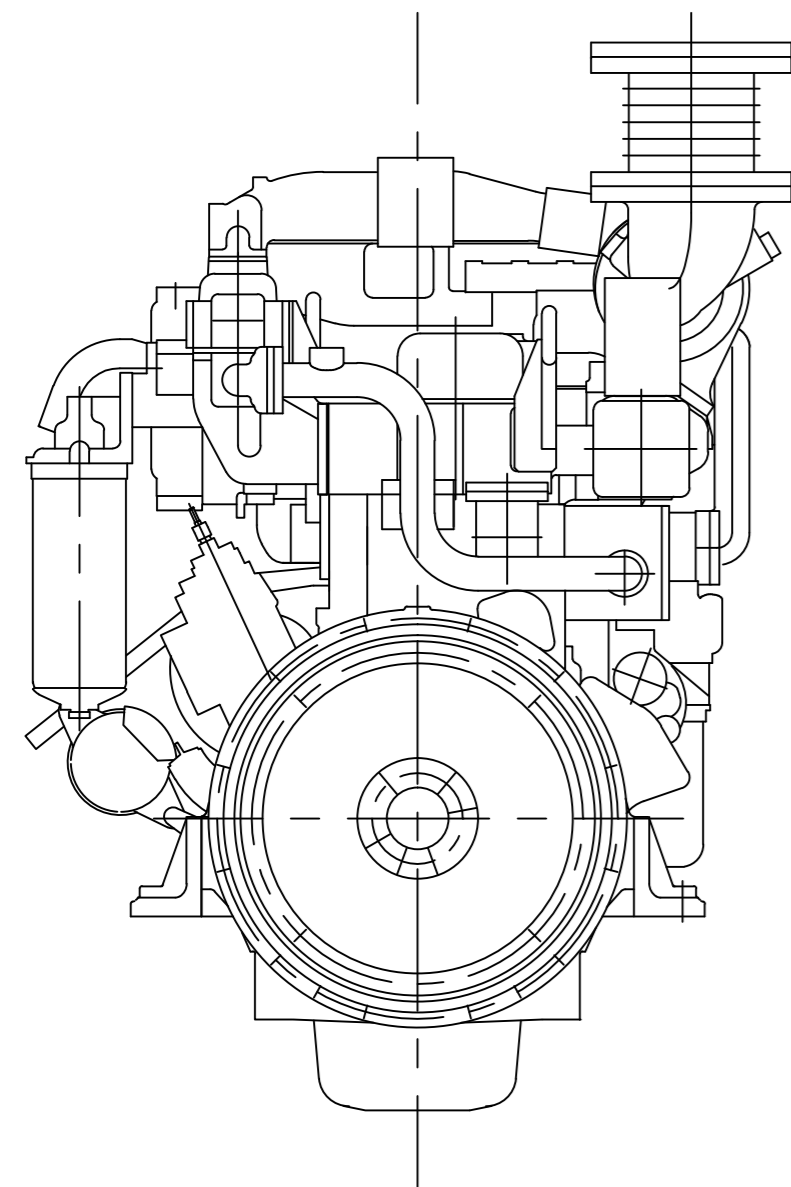

DETAIL OF FLYWHEEL

Flywheel housing & Flywheel : SAE #1 & #14

DETAIL OF FRONT PTO

DETAIL OF MOUNTING BLOCK

Series: HA2	Engine: 6HA2M-WDT	Release: R2011-1
Scale: 1:10 (1:5)	Date: 01-01-2011	Dimensions: mm