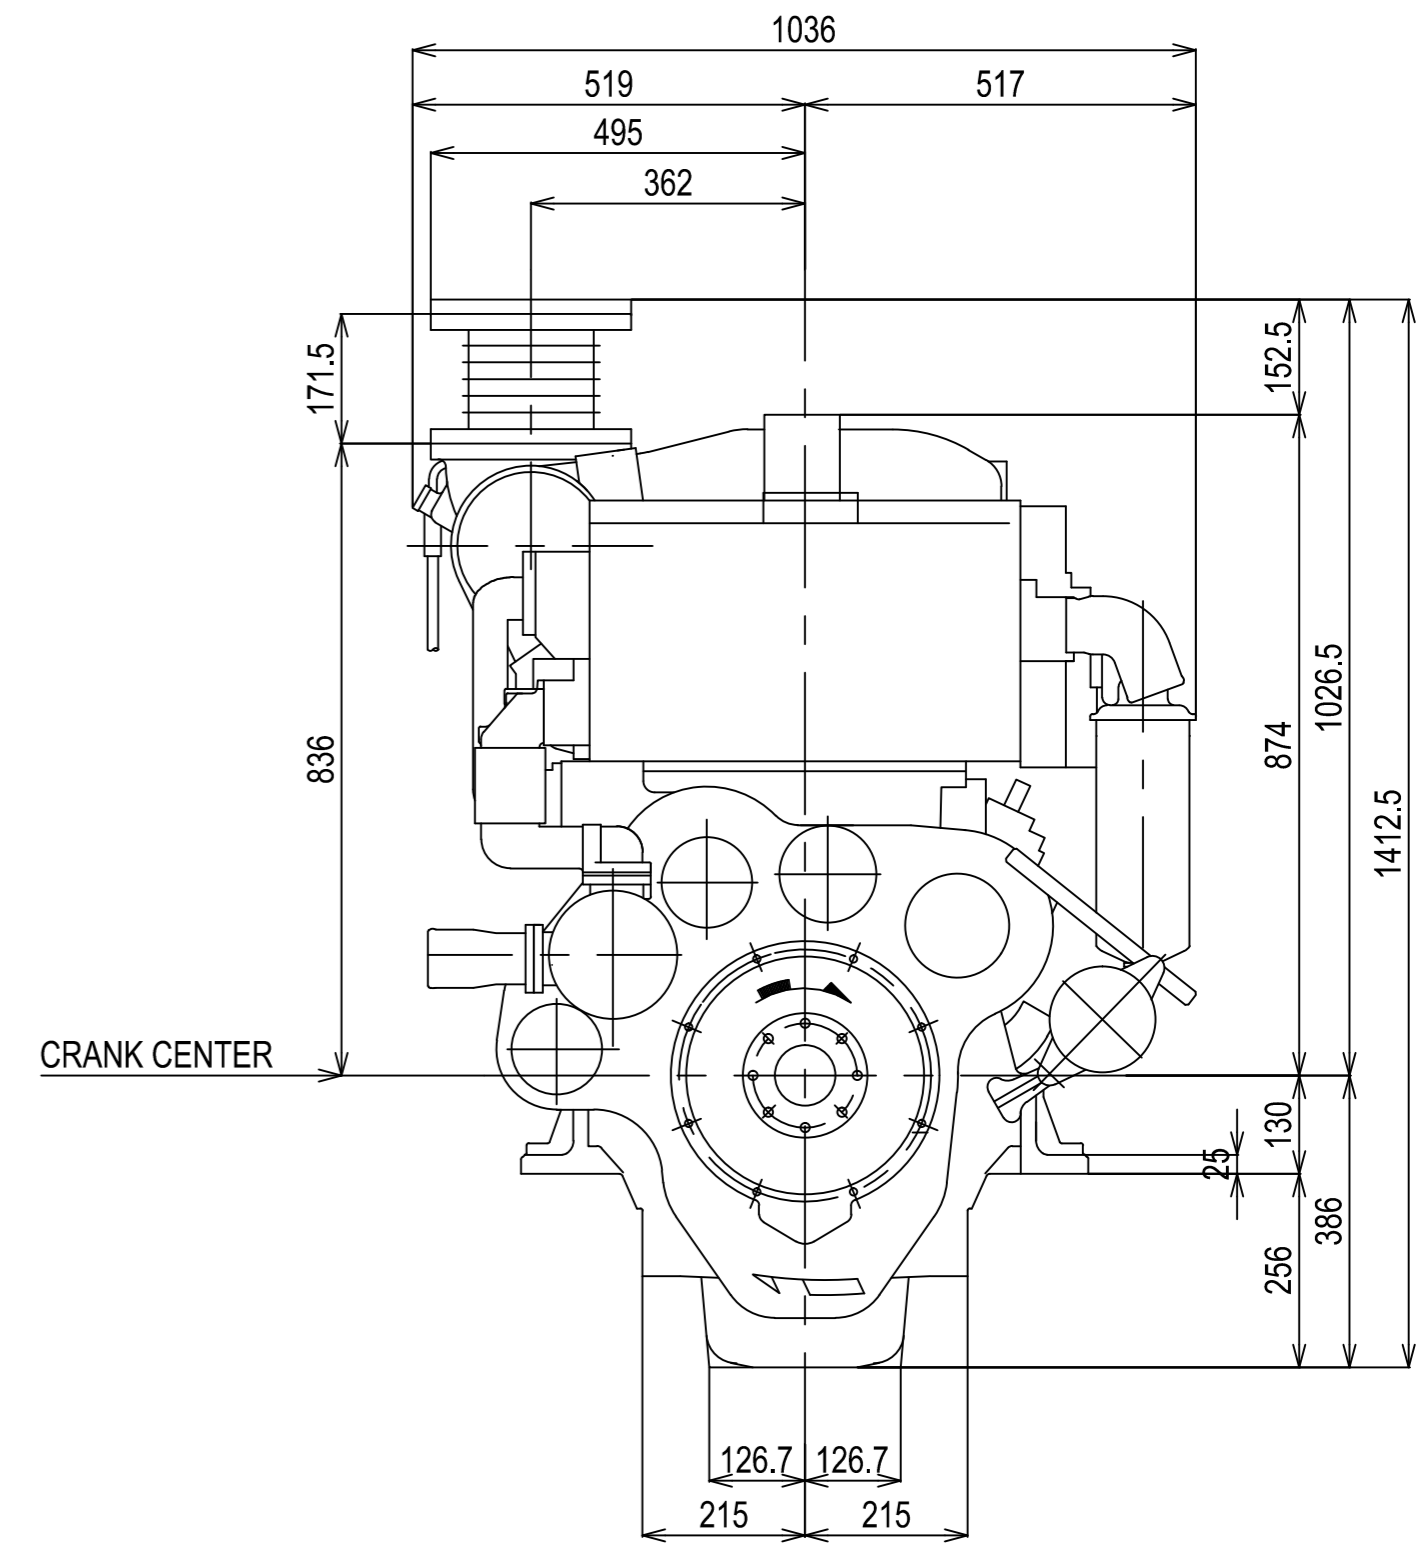

DETAIL OF FLYWHEEL

Flywheel housing & Flywheel : SAE #1 & #14

DETAIL OF FRONT PTO

DETAIL OF MOUNTING BLOCK

Series: HA2	Engine: 6HA2M-WDT	Release: R2011-1
Scale: 1:10 (1:5)	Date: 01-01-2011	Dimensions: mm